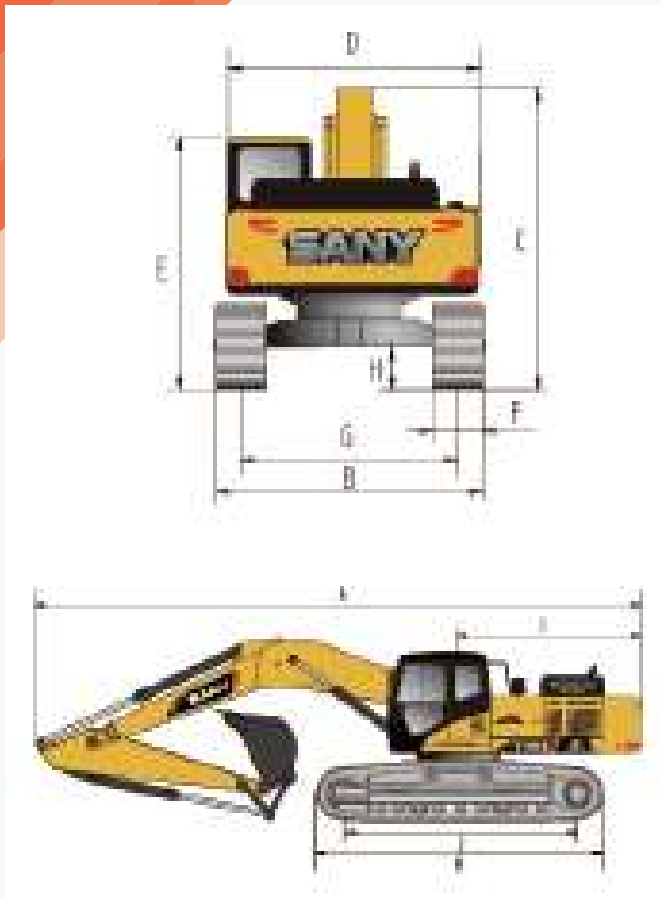

Machine Dimensions(mm)

Standard

	SY750H
A Transport Length	12865
B Transport Width	4320
C Transport Height	4855
D Upper Width	3460
E width to the cabin top	3775
F standard track shoe width	650
G Track Gauge	3380/2780
H Minimum Ground Clearance	880
I Tail Swing Radius	4220
J Length Center Idler to Center Sprocket	4650
K Track Length	5865

Parameters

Standard

	SY750H
Operating Weight	76200kg
Bucket Capacity	4.6m ³
Engine rated Power	377kW
Travel Speed	4.5/2.9km/h
Swing Speed	7.3rpm
gradeability	70%/35°
ground pressure	110kPa
bucket digging force	402kN
arm digging force	345kN