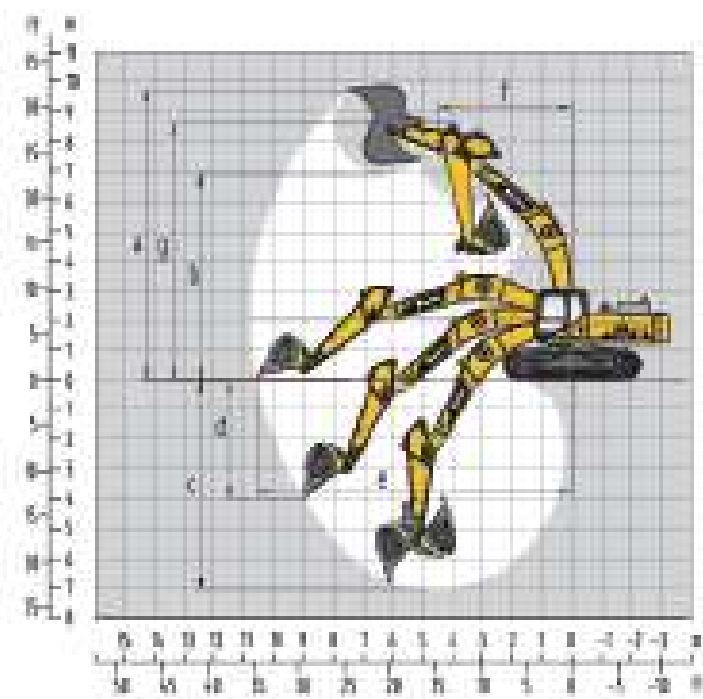

SY750H
a Maximum Digging Height	11200
b Maximum Dumping Height	7250
c Maximum Digging Depth	7620
d Maximum Vertical Wall Digging Depth	4320
e Maximum Digging Reach	12050
f Minimum Swing Radius	5520
g Maximum Height at Minimum Swing Radius	9780

Sany Heavy Machinery Co.,Ltd..

SANY industrial Park, Dongcheng Avenue, Economic and Technological Development Zone, Kunshan City, Jiangsu Province, China

Post code : 215300

Hotline : 4008-28-2318

Inquiry : 4008-87-9318

Website : <http://www.sanygroup.com>

Notes

no announcement for any renewal of technology and material. Pictures showed above may contain optional devices