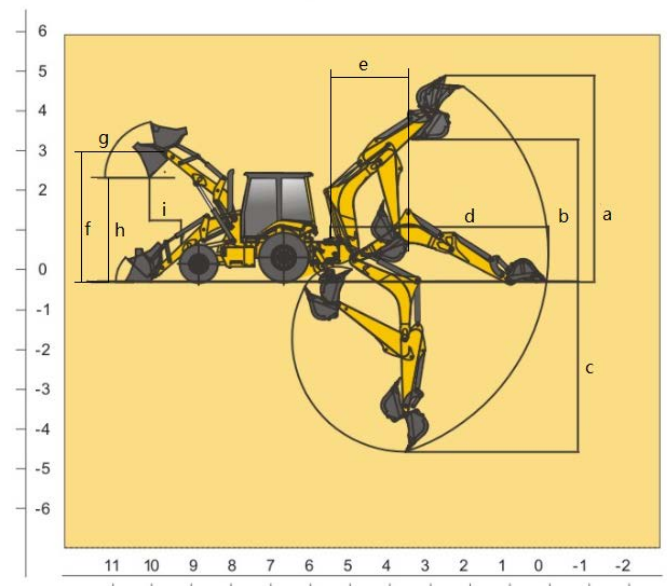

WORKING RANGE

Backhoe	Standard	Metric
a	Maximum Digging Height	5370 mm
b	Maximum Dumping Height	3560 mm
c	Maximum Digging Depth	4332 mm
d	Maximum Digging Reach	5671 mm
e	Minimum Swing Radius	2099 mm

Loader	Standard	Metric
f	Maximum Hinge Pin Height	3478 mm
g	Dump Angle at Full Height	43°
h	Dump Height at Maximum Angle	2700 mm
i	Dump Reach at Maximum Angle	770 mm