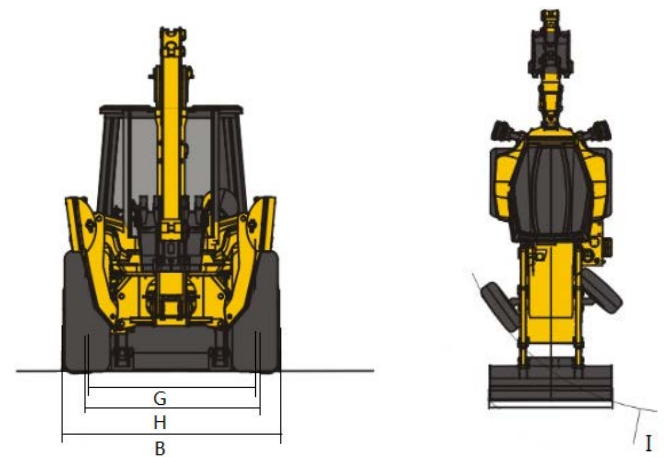

Total Weight

7,650 kg - 16,865 lb

Rated Power

74 kW/2,200 rpm
99 hp/2,200 rpm

Bucket Capacity

1.0 m³ - 1.3 yd³
0.26 m³ - 0.34 yd³

Digging Depth

4,360 mm - 14.3 ft

BHL75 Dimensions & Specifications

OVERALL DIMENSIONS

	Standard	Metric
A	Transport Length	7381 mm
B	Transport Width	2280 mm
C	Transport Height	3732 mm
D	Cab Height	3129 mm
E	Minimum Ground Clearance (Gear-box)	356 mm
F	Wheelbase	2245 mm
G	Front Wheel Tread Gauge	1775 mm
H	Rear Wheel Tread Gauge	1780 mm
I	Truning Circle (Front Tire Outskirt, Brake)	8500 mm
J	Truning Circle (Front Tire Outskirt, No Brake)	9448 mm

MACHINE PARAMETERS

Operating Weight	7650 kg
Engine Manufacturer	Cummins QSF 3.8
Engine Type	Turbo, Air Charge, Electrice Control
Engine Max Power (Gross)	74 kW
Engine Max Torque	420 Nm@1600 rpm
Engine Displacement	3.76 L
Main Pump Flow	156 L/min
Speed Gear 1	5.0 k m/h
Speed Gear 2	9.0 k m/h
Speed Gear 3	19 k m/h
Speed Gear 4	35 k m/h
Max Arm Digging Force (ISO)	32 kN
Fuel Tank Capacity Hydraulic	140 L
Tank Capacity Cooling	120 L
System Capacity Engine Oil	20 L
Capacity	8.5 L
Gear-box Oil Capacity	18 L

WORKING RANGE

Backhoe	Standard	Metric
a	Maximum Digging Height	5370 mm
b	Maximum Dumping Height	3560 mm
c	Maximum Digging Depth	4332 mm
d	Maximum Digging Reach	5671 mm
e	Minimum Swing Radius	2099 mm

Loader	Standard	Metric
f	Maximum Hinge Pin Height	3478 mm
g	Dump Angle at Full Height	43°
h	Dump Height at Maximum Angle	2700 mm
i	Dump Reach at Maximum Angle	770 mm