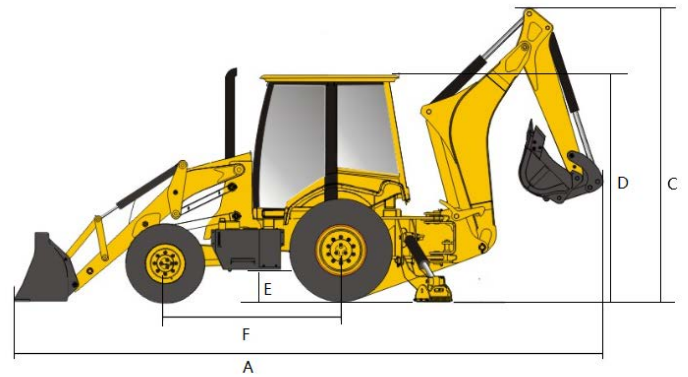

BHL75

Backhoe Loader

KEY FEATURES

- Electronically controlled power shift transmission. Reduced operator effort. Uninterrupted power flow.
- The electronically controlled service brake features low pedal pressure and automatic parking brake application when the machine is parked
- Equipped with an efficient load sensing hydraulic system. The pilot controls provide precise operation
- The efficient, strong, high torque engine provides power and responsiveness for both travel and multi-function hydraulic system operation

Total Weight

7,650 kg - 16,865 lb

Rated Power

74 kW/2,200 rpm
99 hp/2,200 rpm

Bucket Capacity

1.0 m³ - 1.3 yd³
0.26 m³ - 0.34 yd³

Digging Depth

4,360 mm - 14.3 ft

BHL75 Dimensions & Specifications

OVERALL DIMENSIONS

	Standard	Metric
A	Transport Length	7381 mm
B	Transport Width	2280 mm
C	Transport Height	3732 mm
D	Cab Height	3129 mm
E	Minimum Ground Clearance (Gear-box)	356 mm
F	Wheelbase	2245 mm
G	Front Wheel Tread Gauge	1775 mm
H	Rear Wheel Tread Gauge	1780 mm
I	Truning Circle (Front Tire Outskirt, Brake)	8500 mm
J	Truning Circle (Front Tire Outskirt, No Brake)	9448 mm

MACHINE PARAMETERS

Operating Weight	7650 kg
Engine Manufacturer	Cummins QSF 3.8
Engine Type	Turbo, Air Charge, Electrice Control
Engine Max Power (Gross)	74 kW
Engine Max Torque	420 Nm@1600 rpm
Engine Displacement	3.76 L
Main Pump Flow	156 L/min
Speed Gear 1	5.0 k m/h
Speed Gear 2	9.0 k m/h
Speed Gear 3	19 k m/h
Speed Gear 4	35 k m/h
Max Arm Digging Force (ISO)	32 kN
Fuel Tank Capacity Hydraulic	140 L
Tank Capacity Cooling	120 L
System Capacity Engine Oil	20 L
Capacity	8.5 L
Gear-box Oil Capacity	18 L